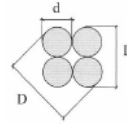

**159/4**

L. 5/8" sq. x 2-9/16" dia.  
5-3/4" H. - Wt. 0.9 lbs

**159/5**

L. 3/4" sq. x 3-1/8" dia.  
6-1/2" H. - Wt. 1.5 lbs

**159/6**

L. 15/16" sq. x 3-3/4" dia.  
7-1/16" H. - Wt. 2.7 lbs

**159/7**

L. 1/2" sq.  
1-9/16" dia.  
4-15/16" H.  
Wt. 0.5 lbs

**158/B/8**

L. 1/2" sq.  
2-1/8" dia.  
5-1/8" H.  
Wt. 0.4 lbs

**158/B/1**

d. 1/4" x D. 9/16"  
L. 1/2" x 4-15/16"  
Wt. 0.4 lbs

**1163/3**

d. 9/32" x D. 5/8"  
L. 9/16" x 4-15/16"  
Wt. 0.5 lbs

**1163/4**

## Round Ball Steel Baskets

Mtl. 1/4" sq.  
2-3/4" dia.  
Wt. 0.5 lbs

**158/B/7**

Mtl. 1/4" sq.  
2-3/4" dia.  
Wt. 0.5 lbs

**158/B/6**

Mtl. 1/4" sq.  
3-9/16" dia.  
Wt. 0.4 lbs

**1163/12**

## Polished Brass Baskets With Threaded Ends

Mtl. 1/2" sq.  
2-3/4" dia.  
5-7/8" H.  
Wt. 0.5 lbs  
Thread Size: 3/16"

**160/L/1**

Mtl. 5/8" sq.  
2-3/4" dia.  
5-7/8" H.  
Wt. 0.9 lbs  
Thread Size: 3/16"