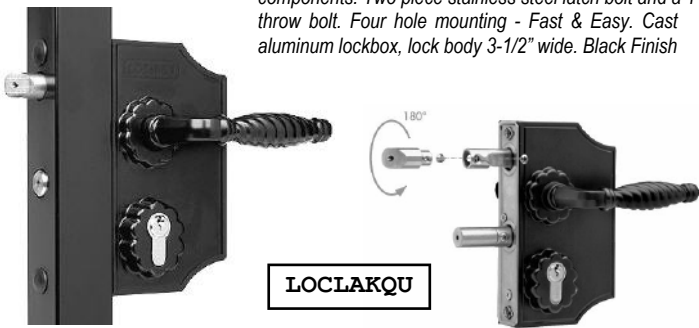

Meets Americans with Disabilities Act (A.D.A.) Requirements

Brush Chrome Finish.

Storeroom Fuction:

Outside always locked and the inside always free (open). Key outside retracts latch.

Hook Locks

Ideal For Sliding gates or Double Gates Schlage or Kwikset key-ways. 13/16" Throw

Single T-Turn Cylinder

Double Cylinder

Box Size:
1-3/4" W. x 2" D. X 7" H.

Part #	Cylinder(s)	Keyway Description
JSLH106	Double Cylinder	Kwikset Keyway
JSLH106SCH	Double Cylinder	Schlage Keyway
JSLH106T	Single Cylinder W / T-Handle	Kwikset Keyway
JSLH106TSCH	Single Cylinder W / T-Handle	Schlage Keyway

Swinging Gate Lock

Left /Right hand reversible. Stainless steel internal components. Two piece stainless steel latch bolt and a 1" throw bolt. Four hole mounting - Fast & Easy. Cast aluminum lockbox, lock body 3-1/2" wide. Black Finish

LOCLAKQU

Sliding Gate Lock

Stainless steel internal components. Two piece stainless steel catch bolt. Three hole mounting - Fast & Easy. Cast aluminum lockbox, lock body 3-1/2" wide. Black Finish

LOCLSKZU