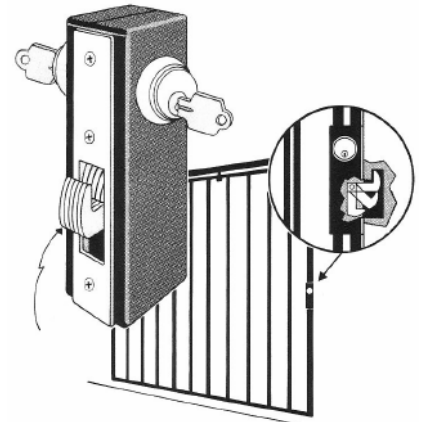

Meets Americans with Disabilities Act (A.D.A.) Requirements

Brush Chrome Finish.

Storeroom Fuction:

Outside always locked and the inside always free (open). Key outside retracts latch.

Hook Locks

Ideal For Sliding gates or Double Gates Schlage or Kwikset key-ways. 13/16" Throw

Single T-Turn Cylinder

Double Cylinder

Box Size:
1-3/4" W. x 2" D. X 7" H.

Part #	Cylinder(s)	Keyway Description
JSLH106	Double Cylinder	Kwikset Keyway
JSLH106SCH	Double Cylinder	Schlage Keyway
JSLH106T	Single Cylinder W / T-Handle	Kwikset Keyway
JSLH106TSCH	Single Cylinder W / T-Handle	Schlage Keyway

Swinging Gate Lock

Left /Right hand reversible. Stainless steel internal components. Two piece stainless steel latch bolt and a 1" throw bolt. Four hole mounting - Fast & Easy. Cast aluminum lockbox, lock body 3-1/2" wide. Black Finish

LOCLAKQU

Sliding Gate Lock

Stainless steel internal components. Two piece stainless steel catch bolt. Three hole mounting - Fast & Easy. Cast aluminum lockbox, lock body 3-1/2" wide. Black Finish

LOCLSKZU