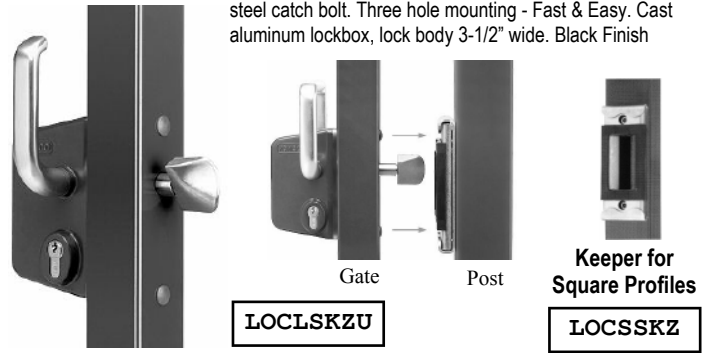

Kwikset Kingston Lever Handicap Commercial Series With a Storeroom / Vestibule Function

Kingston Design

KW750KNLX26D

Brushed Chrome Finish

Features:

Meets A.D.A. requirements. Comes with a 2-3/8" backset latch. 2-3/4" backset latch available. Non-handed. Grade 2 Lock.

Meets Americans with Disabilities Act (A.D.A.) Requirements

Brush Chrome Finish.

Storeroom Fuction:

Outside always locked and the inside always free (open). Key outside retracts latch.

Hook Locks

Ideal For Sliding gates or Double Gates Schlage or Kwikset key-ways. 13/16" Throw

Swinging Gate Lock

Left /Right hand reversible. Stainless steel internal components. Two piece stainless steel latch bolt and a 1" throw bolt. Four hole mounting - Fast & Easy. Cast aluminum lockbox, lock body 3-1/2" wide. Black Finish

LOCLAKQU

Sliding Gate Lock

Stainless steel internal components. Two piece stainless steel catch bolt. Three hole mounting - Fast & Easy. Cast aluminum lockbox, lock body 3-1/2" wide. Black Finish

LOCLSKZU