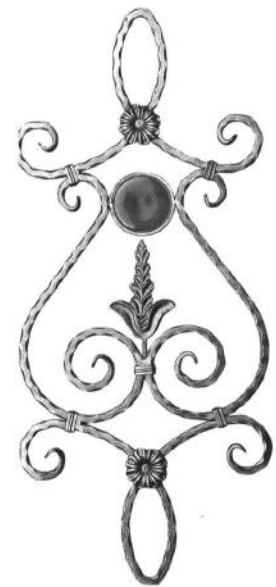

Solid brass embellishment on two sides (Art. 160/H/N)

Art. 475/1
Mtl 1/2" sq.
15" W x 32 1/2" H
Wt. 10 lbs.

Art. 475/2
Mtl 1/2" sq.
15" W x 35 7/16" H
Wt. 12 lbs.

Art. 479/2
Mtl 1/2" sq.
15 1/8" W x 35 7/16" H
Wt. 10 lbs.

Art. 476/1
Mtl 1/2" sq.
15" W x 35 7/16" H
Wt. 14 lbs.

Art. 476/2
Mtl 1/2" sq.
15" W x 32 1/2" H
Wt. 11 lbs.

Not double faced		
Blue Glass Inlay	WOOD	BRASS
Art. 478/3 3 5/16" dia. Wt. .4 lbs.	Art. 745/1 3 7/8" dia. Wt. .1 lbs.	Art. 160/H/N 3 7/8" dia. Wt. 1 lbs.
		
Brass, glass and wooden embellishments are suggested for inside use only.		

Glass embellishment (Art. 478/3)

Art. 478/1
Mtl 1/2" sq.
15" W x 32 1/2" H
Wt. 10 lbs.

Art. 478/2
Mtl 1/2" sq.
15" W x 35 7/16" H
Wt. 12 lbs.