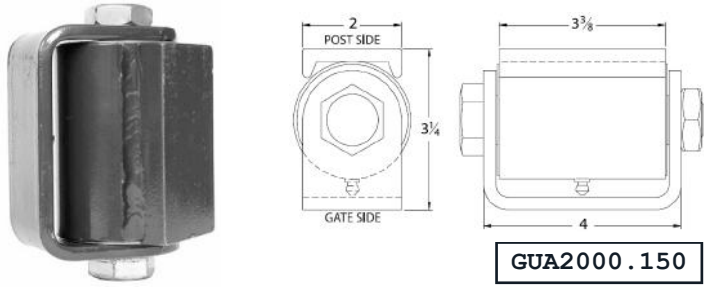

Swing Bearing Gate Hinges

11

Heavy Duty Flat Mount Both Sides
Rating: 3000 lbs. per pr.

Heavy Duty Round Mount Both Sides
Rating: 3000 lbs. per pr.

Standard Duty Flat Mount Both Sides
Rating: 1000 lbs. per pr.

Standard Duty Round Mount Both Sides
Rating: 1000 lbs. per pr.

Adjustable Flat Mount Both Sides
Rating: 1000 lbs. per pr.

Adjustable Round Mount Both Sides
Rating: 1000 lbs. per pr.

GORILLA Flat Surface Mount Both Sides
Rating: 1000 lbs. per pr.

GORILLA Round Surface Mount Both Sides
Rating: 1000 lbs. per pr.

Standard Duty Flat Mount Both Sides
Stainless Steel, Rating: 1000 lbs. per pr.

GORILLA JR. Flat Surface Mount Both Sides
Rating: 250 lbs. per pr.