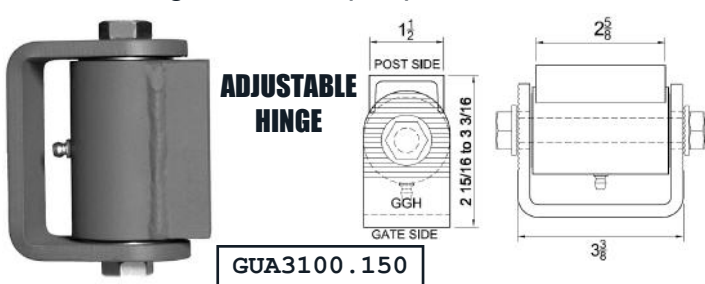

Swing Bearing Gate Hinges

11

Heavy Duty Flat Mount Both Sides
Rating: 3000 lbs. per pr.

Heavy Duty Round Mount Both Sides
Rating: 3000 lbs. per pr.

Standard Duty Flat Mount Both Sides
Rating: 1000 lbs. per pr.

Standard Duty Round Mount Both Sides
Rating: 1000 lbs. per pr.

Adjustable Flat Mount Both Sides
Rating: 1000 lbs. per pr.

Adjustable Round Mount Both Sides
Rating: 1000 lbs. per pr.

GORILLA Flat Surface Mount Both Sides
Rating: 1000 lbs. per pr.

GORILLA Round Surface Mount Both Sides
Rating: 1000 lbs. per pr.

Standard Duty Flat Mount Both Sides
Stainless Steel, Rating: 1000 lbs. per pr.

GORILLA JR. Flat Surface Mount Both Sides
Rating: 250 lbs. per pr.