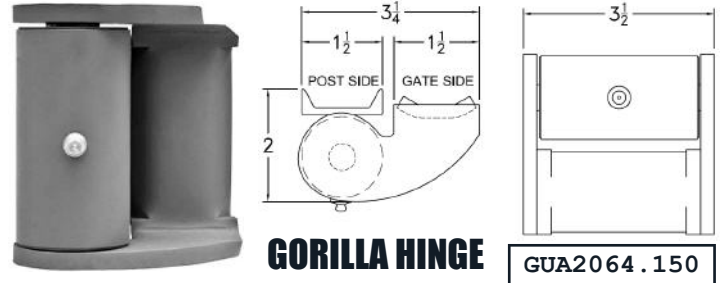

Swing Bearing Gate Hinges

11

Heavy Duty Flat Mount Both Sides
Rating: 3000 lbs. per pr.

Heavy Duty Round Mount Both Sides
Rating: 3000 lbs. per pr.

Standard Duty Flat Mount Both Sides
Rating: 1000 lbs. per pr.

Standard Duty Round Mount Both Sides
Rating: 1000 lbs. per pr.

Adjustable Flat Mount Both Sides
Rating: 1000 lbs. per pr.

Adjustable Round Mount Both Sides
Rating: 1000 lbs. per pr.

GORILLA Flat Surface Mount Both Sides
Rating: 1000 lbs. per pr.

GORILLA Round Surface Mount Both Sides
Rating: 1000 lbs. per pr.

Standard Duty Flat Mount Both Sides
Stainless Steel, Rating: 1000 lbs. per pr.

GORILLA JR. Flat Surface Mount Both Sides
Rating: 250 lbs. per pr.