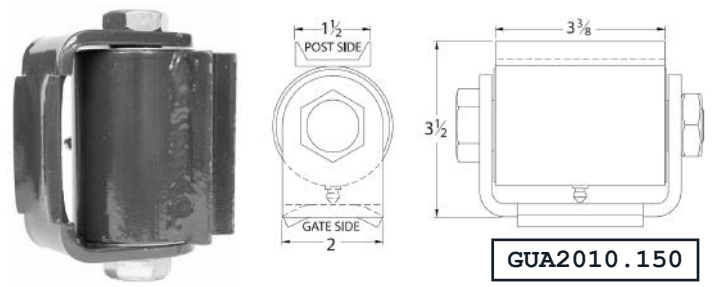

Swing Bearing Gate Hinges

11

Heavy Duty Flat Mount Both Sides
Rating: 3000 lbs. per pr.

Heavy Duty Round Mount Both Sides
Rating: 3000 lbs. per pr.

Standard Duty Flat Mount Both Sides
Rating: 1000 lbs. per pr.

Standard Duty Round Mount Both Sides
Rating: 1000 lbs. per pr.

Adjustable Flat Mount Both Sides
Rating: 1000 lbs. per pr.

Adjustable Round Mount Both Sides
Rating: 1000 lbs. per pr.

GORILLA Flat Surface Mount Both Sides
Rating: 1000 lbs. per pr.

GORILLA Round Surface Mount Both Sides
Rating: 1000 lbs. per pr.

Standard Duty Flat Mount Both Sides
Stainless Steel, Rating: 1000 lbs. per pr.

GORILLA JR. Flat Surface Mount Both Sides
Rating: 250 lbs. per pr.