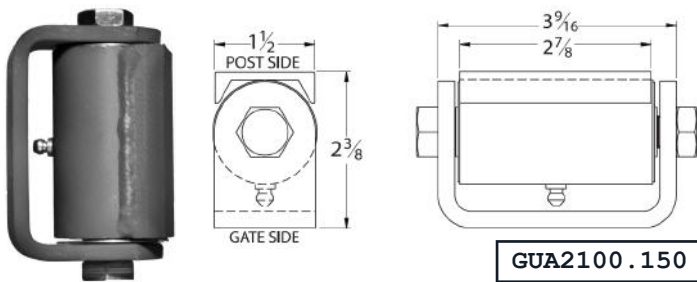

Swing Bearing Gate Hinges

11

Heavy Duty Flat Mount Both Sides
Rating: 3000 lbs. per pr.

Heavy Duty Round Mount Both Sides
Rating: 3000 lbs. per pr.

Standard Duty Flat Mount Both Sides
Rating: 1000 lbs. per pr.

Standard Duty Round Mount Both Sides
Rating: 1000 lbs. per pr.

Adjustable Flat Mount Both Sides
Rating: 1000 lbs. per pr.

Adjustable Round Mount Both Sides
Rating: 1000 lbs. per pr.

GORILLA Flat Surface Mount Both Sides
Rating: 1000 lbs. per pr.

GORILLA Round Surface Mount Both Sides
Rating: 1000 lbs. per pr.

Standard Duty Flat Mount Both Sides
Stainless Steel, Rating: 1000 lbs. per pr.

GORILLA JR. Flat Surface Mount Both Sides
Rating: 250 lbs. per pr.