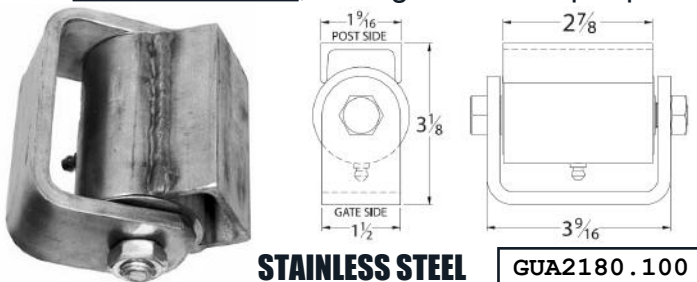

Swing Bearing Gate Hinges

11

Heavy Duty Flat Mount Both Sides
Rating: 3000 lbs. per pr.

Heavy Duty Round Mount Both Sides
Rating: 3000 lbs. per pr.

Standard Duty Flat Mount Both Sides
Rating: 1000 lbs. per pr.

Standard Duty Round Mount Both Sides
Rating: 1000 lbs. per pr.

Adjustable Flat Mount Both Sides
Rating: 1000 lbs. per pr.

Adjustable Round Mount Both Sides
Rating: 1000 lbs. per pr.

GORILLA Flat Surface Mount Both Sides
Rating: 1000 lbs. per pr.

GORILLA Round Surface Mount Both Sides
Rating: 1000 lbs. per pr.

Standard Duty Flat Mount Both Sides
Stainless Steel, Rating: 1000 lbs. per pr.

GORILLA JR. Flat Surface Mount Both Sides
Rating: 250 lbs. per pr.