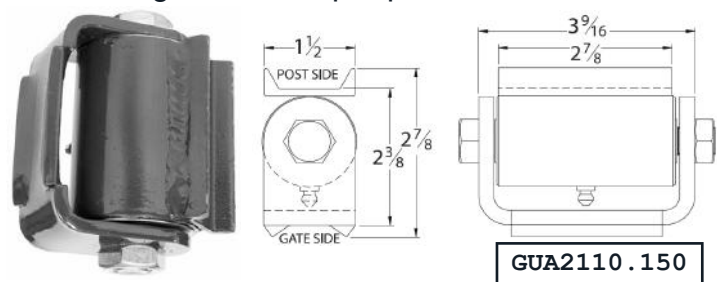

Swing Bearing Gate Hinges

11

Heavy Duty Flat Mount Both Sides
Rating: 3000 lbs. per pr.

Heavy Duty Round Mount Both Sides
Rating: 3000 lbs. per pr.

Standard Duty Flat Mount Both Sides
Rating: 1000 lbs. per pr.

Standard Duty Round Mount Both Sides
Rating: 1000 lbs. per pr.

Adjustable Flat Mount Both Sides
Rating: 1000 lbs. per pr.

Adjustable Round Mount Both Sides
Rating: 1000 lbs. per pr.

GORILLA Flat Surface Mount Both Sides
Rating: 1000 lbs. per pr.

GORILLA Round Surface Mount Both Sides
Rating: 1000 lbs. per pr.

Standard Duty Flat Mount Both Sides
Stainless Steel, Rating: 1000 lbs. per pr.

GORILLA JR. Flat Surface Mount Both Sides
Rating: 250 lbs. per pr.